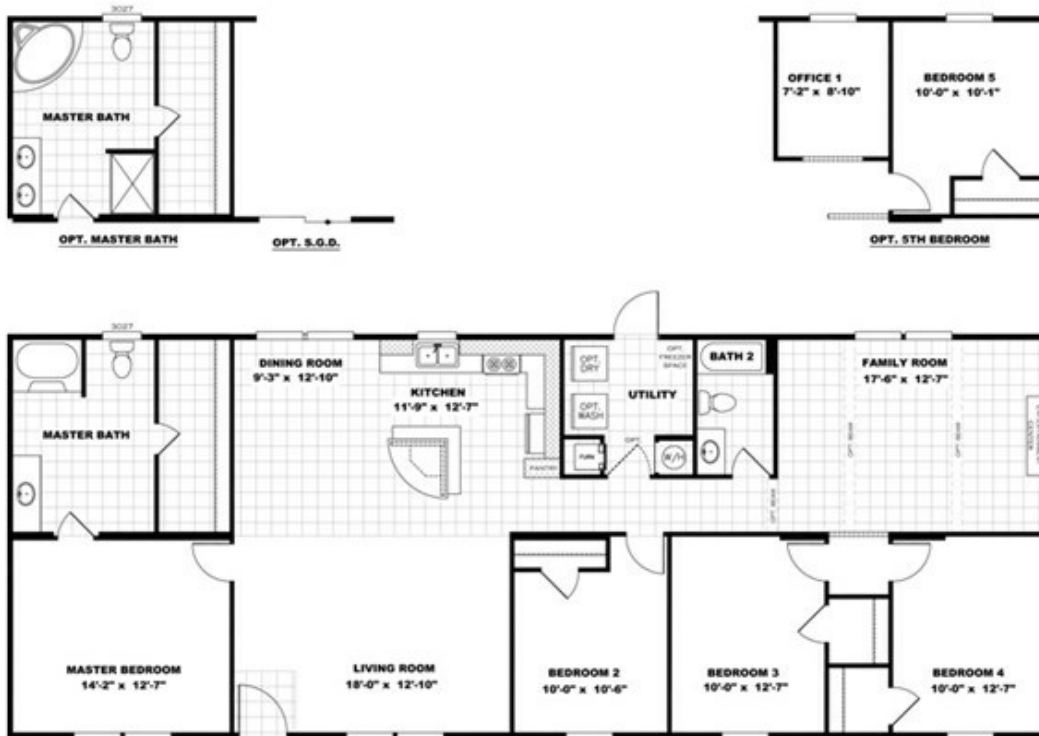

## THE TRADITION 2868

**THE TRADITION 2868** Floor plan number: CAP031862TNAB

**4 beds • 2 baths • 1904 sq.ft. • 28' width • 68' depth**

Our home building facilities invest in continuous product and process improvements. Plans, dimensions, features, materials, specifications and availability are subject to change without notice or obligation. Renderings and floor plans are representative likenesses of our homes and may differ from the actual homes. We invite you to tour a Home Center near you and inspect the highest value in quality housing available or call (864) 225-6875 to speak with a Home Consultant. Copyright 2017, CMH. All rights reserved.