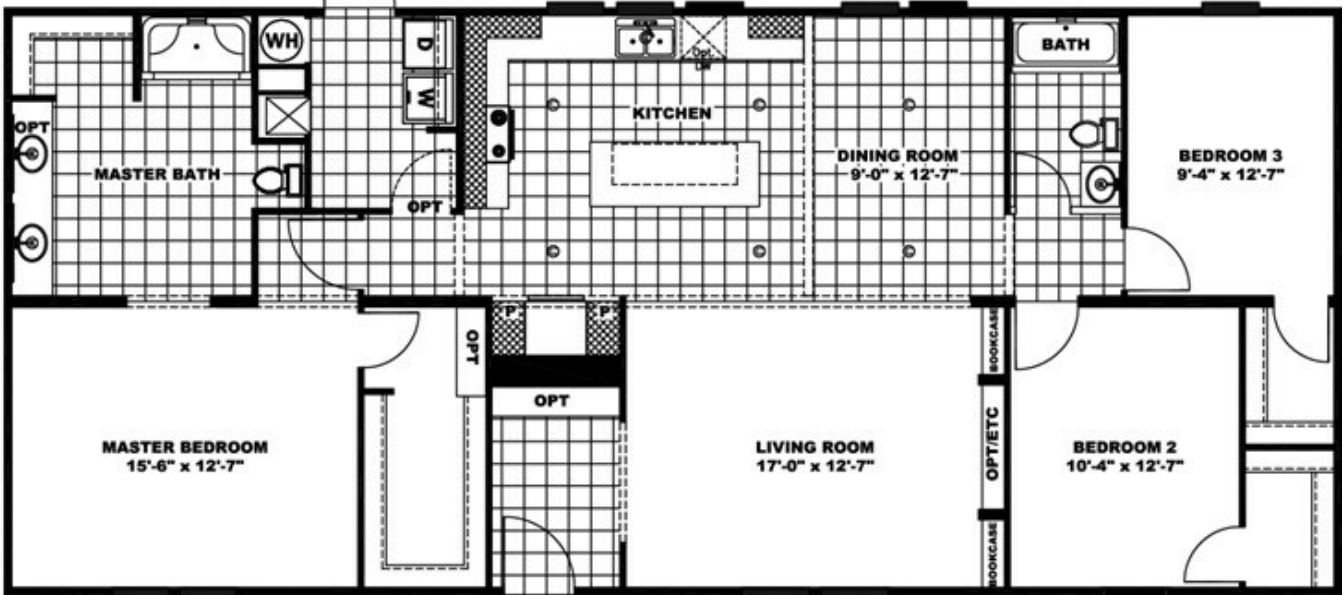

REVOLUTION 60

REVOLUTION 60 Model number: 46REV28603AH

3 beds • 2 baths • 1680 sq.ft. • 28' width • 60' depth

Opt. Venetian Bath

Opt. Fantasy Bath

Ⓒ = CAN LIGHT LOCATIONS

Our home building facilities invest in continuous product and process improvements. Plans, dimensions, features, materials, specifications and availability are subject to change without