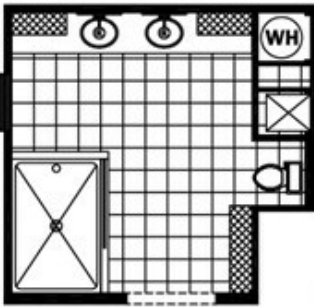

REVOLUTION 60

REVOLUTION 60 Model number: 46REV28603AH

3 beds • 2 baths • 1680 sq.ft. • 28' width • 60' depth

Opt. Venetian Bath

Opt. Fantasy Bath

Ⓒ = CAN LIGHT LOCATIONS

Our home building facilities invest in continuous product and process improvements. Plans, dimensions, features, materials, specifications and availability are subject to change without