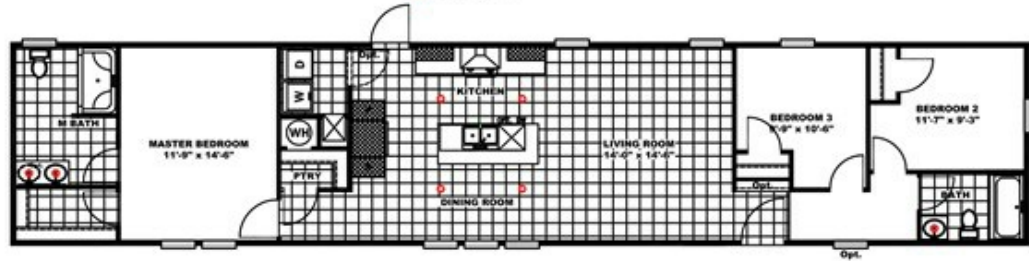

REVOLUTION 76 Model number: 46REV16763AH

3 beds • 2 baths • 1216 sq.ft. • 16' width • 76' depth

OPT/FANTASY BATH

OPT/KITCHEN BEAMS
OR LEFT LOBBY

OPT/2BED

Opt. Venetian Bath

Our home building facilities invest in continuous product and process improvements. Plans, dimensions, features, materials, specifications and availability are subject to change without notice or obligation. Renderings and floor plans are representative likenesses of our homes and may differ from the actual homes. We invite you to tour a Home Center near you and inspect the highest value in quality housing available or call (864) 225-6875 to speak with a Home Consultant. Copyright 2017, CMH. All rights reserved.